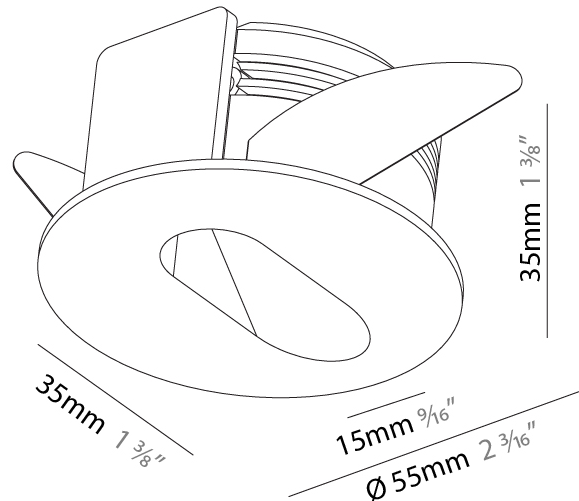

1. To build a product code in our configurator select the specify button on the base model # product page
2. To build a manual product code on this datasheet choose from the options listed below in blue font and add the suffix to the base model #

GENERAL

Series: Delight
Subseries: Delight Lollipop Round Wide
Brand: Prolicht
Division: Architectural
Mounting Type: Recessed
Mounting Location: Wall
Subcategory: Step Light

PHYSICAL

Shape: Round
Diameter (mm): 55
Diameter (in): 2 3/16
Depth (mm): 35
Depth (in): 1 3/8
Min. Recessing Depth (mm): 40
Min. Recessing Depth (in): 1 9/16
Light Distribution: Asymmetric
Weight (kg): 0.11
Weight (lbs): 0.25
Fixture Finish: SSR / BKV / CWI / CRY / HAB / UFT / ITA / RUA / FTG / MYG / LOD / PUS / FRO / FUP / KIA / POP / BLS / SPG / MEY / GOH / GUM / CHC / COM / ABZ / JAG / OBR / MOS / ROR
Fixture Material: Aluminum

ELECTRICAL

Lamp Type: LED (Zhaga Standard)
Input Wattage (W): 2.2
Total Output Wattage (W): 2
Dimming: 0-10V Dimming / Phase Dimming (120Vac Only)
Driver Included: No
Driver Location: Remote
Driver Type: Constant Current - 120 / 277Vac
Input Voltage (V): 120 - 277
Constant Current (MA): 700

LED

Number of LEDs: 1
Color Temperature (°K): 2700 / 3000 / 4000
Max. Delivered Lumen (lm): 150 / 160 / 170
CRI: >90 CRI
Lamp Life (hrs): 50000

OPTICAL

RATINGS AND CERTIFICATIONS

Certified By: Certified for North American Standards
IP rating: IP20