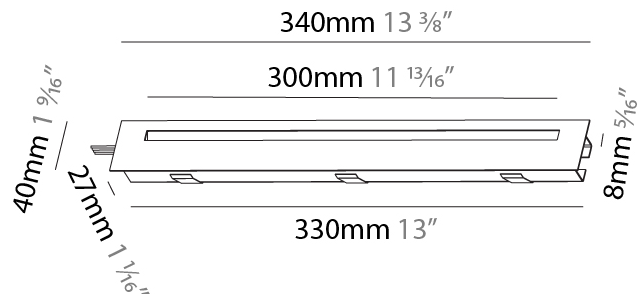

GENERAL

Series: Delight
Subseries: Delight String Step
Brand: Prolicht
Division: Architectural
Mounting Type: Recessed
Mounting Location: Wall
Subcategory: Step Light

PHYSICAL

Shape: Rectangle
Length (mm): 340
Length (in): 13 ³/₈
Height (mm): 40
Depth (mm): 27
Height (in): 1 ⁹/₁₆
Depth (in): 1 ⁷/₁₆
Ceiling Thickness (mm): 10 / 12 / 15
Ceiling Thickness (in): 3/8 or 1/2 or 9/16
Min. Recessing Depth (mm): 30
Min. Recessing Depth (in): 1 ³/₁₆
Light Distribution: Asymmetric
Weight (kg): 0.404
Weight (lbs): 0.89
Fixture Finish: SSR / BKV / CWI / CRY / HAB / UFT / ITA / RUA / FTG / MYG / LOD / PUS / FRO / FUP / KIA / POP / BLS / SPG / MEY / GOH / GUM / CHC / COM / ABZ / JAG / OBR / MOS / ROR
Fixture Material: Aluminum
Cut-out Measurements: 330mm / 13" x 34mm / 1 5/16"

ELECTRICAL

Lamp Type: LED (Zhaga Standard)
Input Wattage (W): 4
Total Output Wattage (W): 3.6
Dimming: 0-10V Dimming / Phase Dimming (120Vac Only)
Driver Included: No
Driver Location: Remote
Driver Type: Constant Voltage - 120 / 277Vac
Driver Class: Class 2
Input Voltage (V): 120 - 277
Output Voltage (V): 24

LED

Number of LEDs: 1
Color Temperature (°K): 3000 / 3500 / 5000
Max. Delivered Lumen (lm): 120
CRI: >80 CRI
Lamp Life (hrs): 50000

OPTICAL

RATINGS AND CERTIFICATIONS

Certified By: Certified for North American Standards
IP rating: IP20